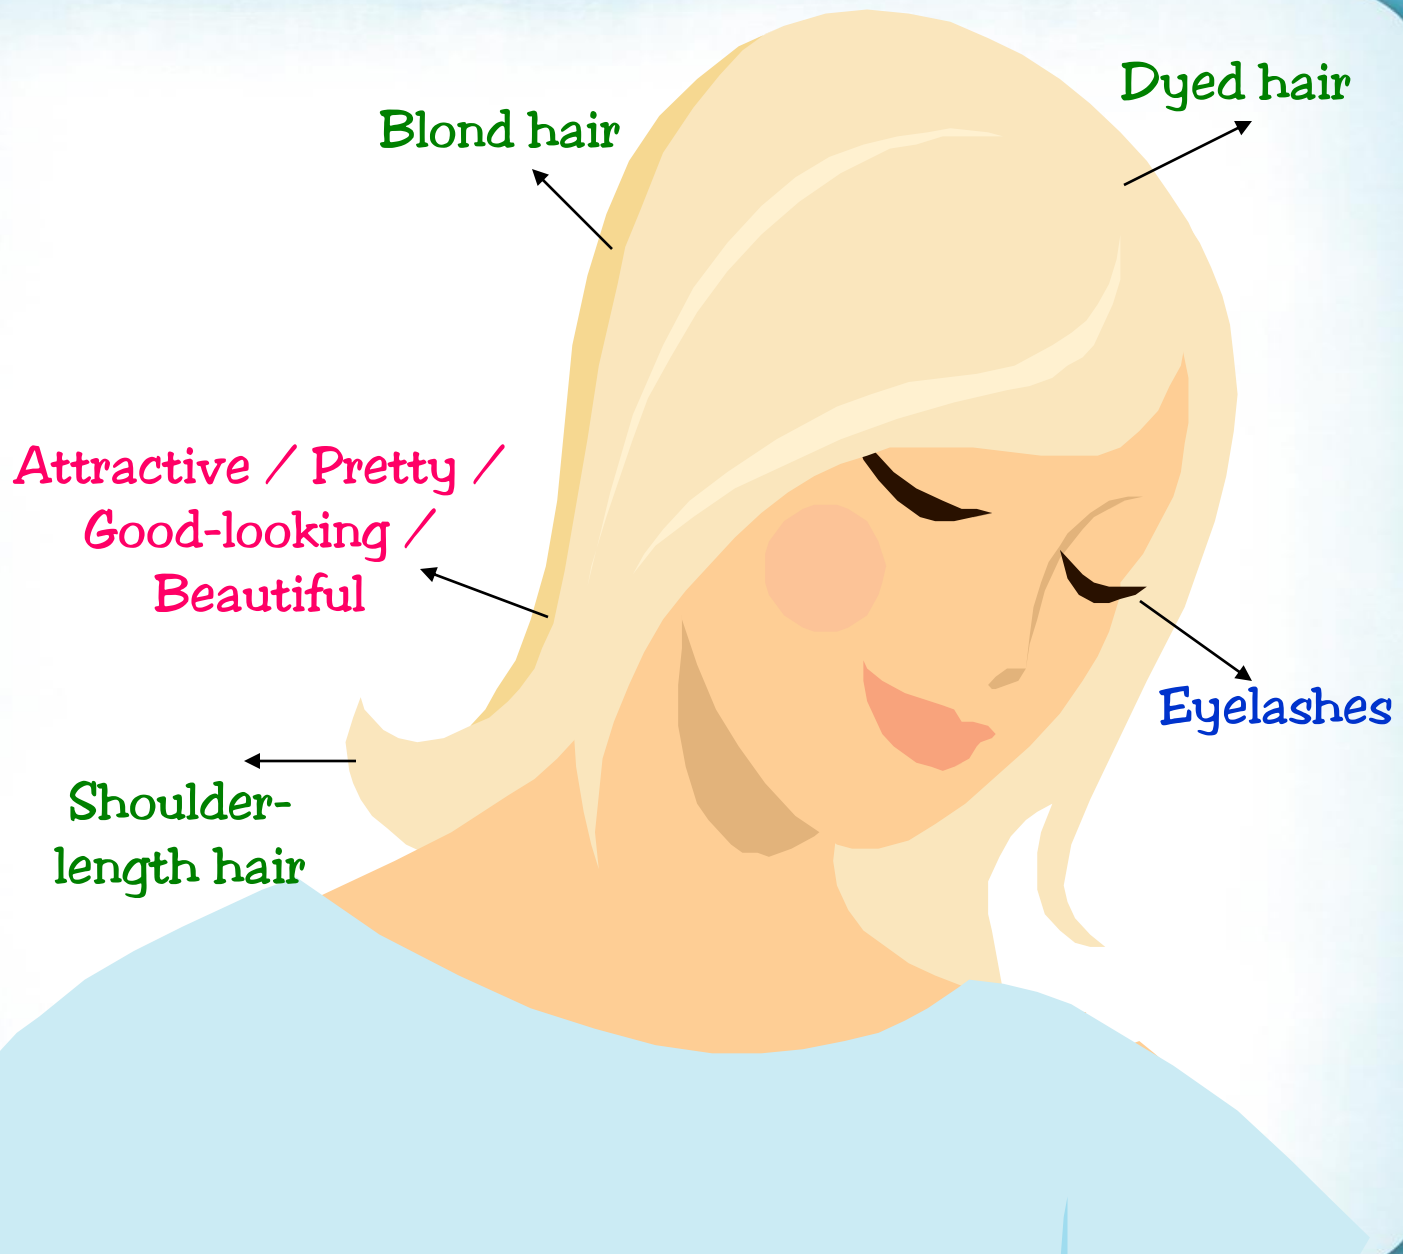

# Physical Appearance

A brunette

Straight hair

Short hair

A mole

Middle-aged

Chubby / Heavy / Fat / Plump

Glasses

Balding

Wrinkles

Bushy eyebrows

Gray hair

A big nose

Chubby-cheeked

A mustache

Old / Elderly

A ponytail

Long hair

Braids

A dimple

Handsome

A beard

Strong

Tall

Medium height

A very good  
shape

Blond hair

Dyed hair

Attractive / Pretty /  
Good-looking /  
Beautiful

Eyelashes

Shoulder-  
length hair