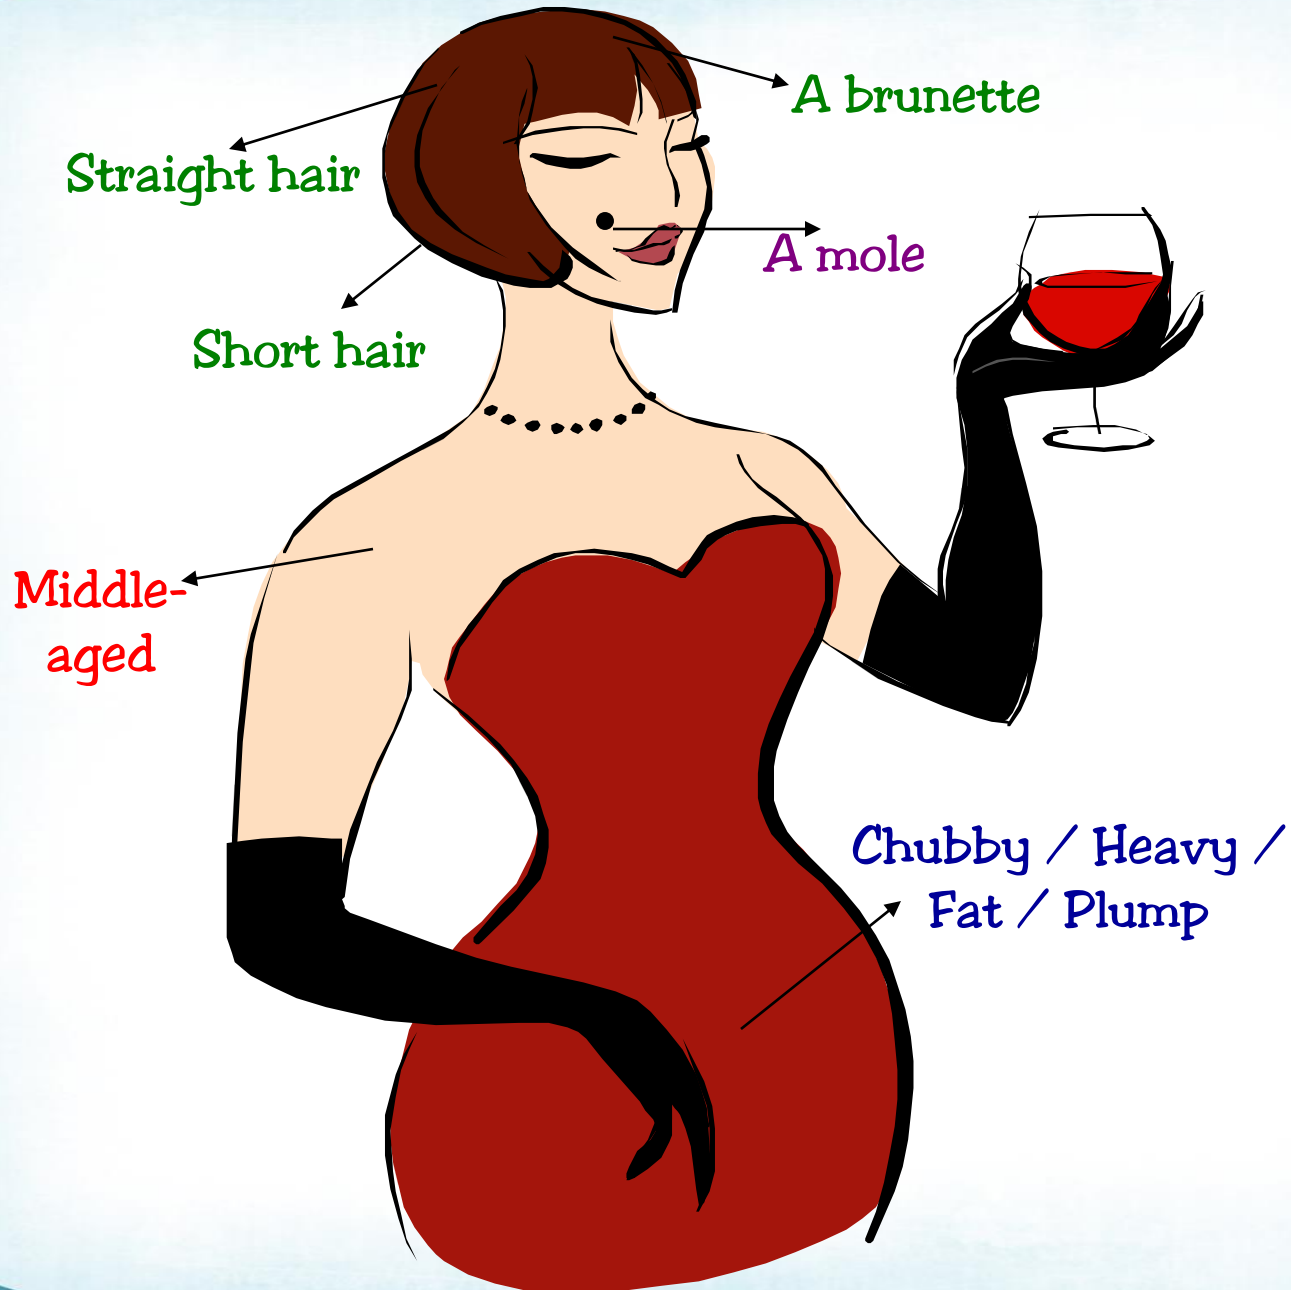

# Physical Appearance

A brunette

Straight hair

Short hair

A mole

Middle-aged

Chubby / Heavy / Fat / Plump

Glasses

A thin face

Dark-skinned

Thin / Skinny /  
Slim

Wavy hair

Sideburns

A goatee

Curly hair

Young

Balding

Wrinkles

Bushy eyebrows

Gray hair

A big nose

Chubby-cheeked

A mustache

Old / Elderly

Medium height

A very good  
shape

Blond hair

Dyed hair

Attractive / Pretty /  
Good-looking /  
Beautiful

Eyelashes

Shoulder-  
length hair