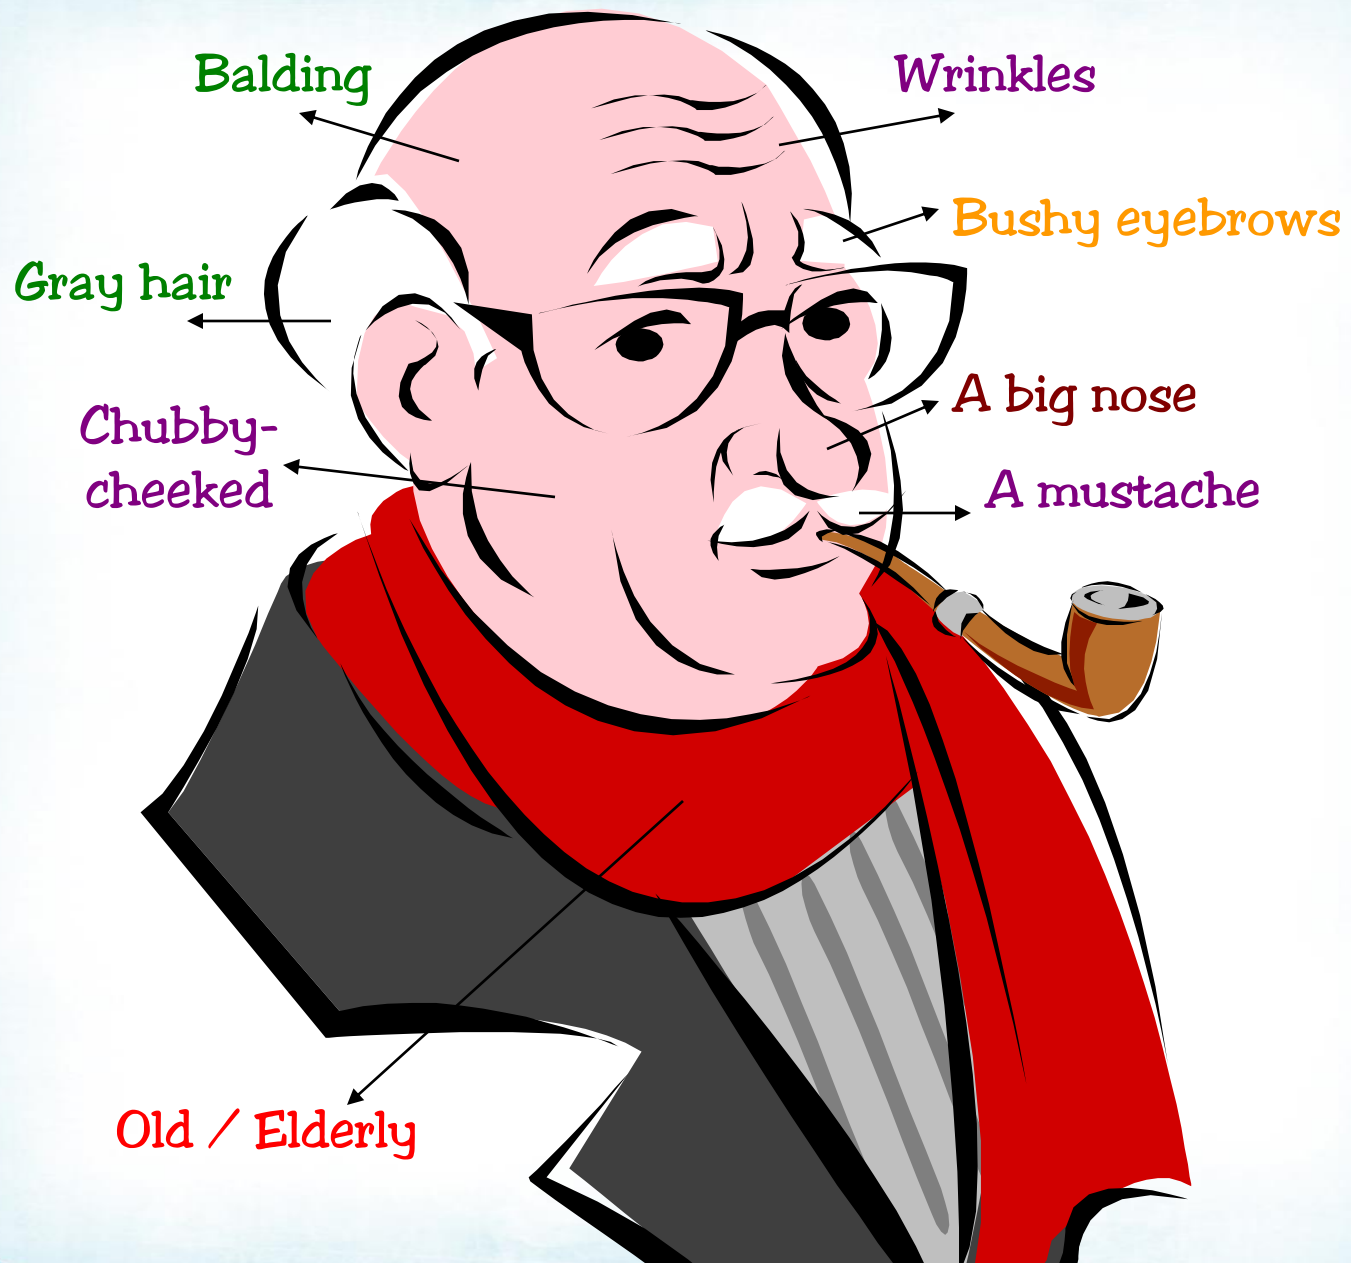

# Physical Appearance

A brunette

Straight hair

Short hair

A mole

Middle-aged

Chubby / Heavy / Fat / Plump

Glasses

A thin face

Dark-skinned

Thin / Skinny /  
Slim

Wavy hair

Sideburns

A goatee

Curly hair

Young

Balding

Wrinkles

Bushy eyebrows

Gray hair

A big nose

Chubby-cheeked

A mustache

Old / Elderly

A ponytail

Long hair

Braids

A dimple

Handsome

A beard

Strong

Tall